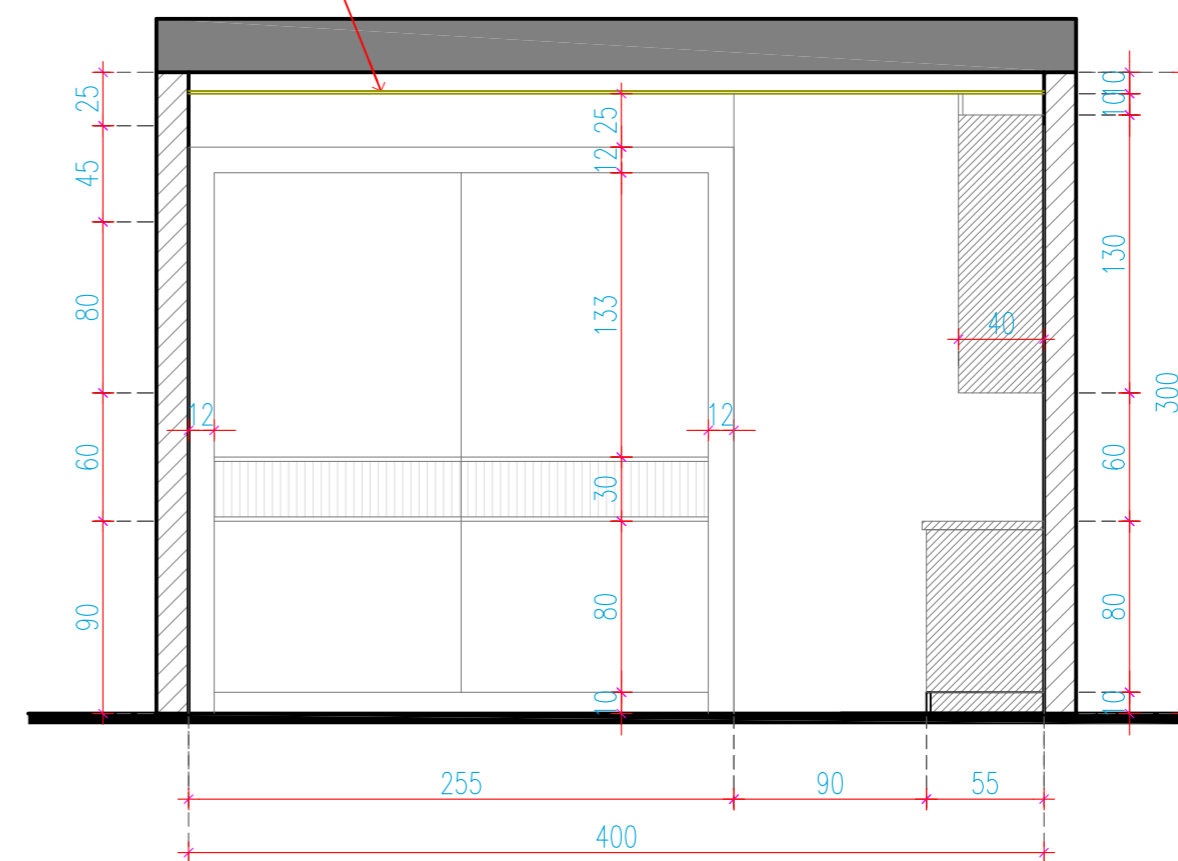

KEY PLAN

SHEET CONTENT
LAUNDRY & IRONING

SHEET SIZE	SCALE
A3	1/50

DATE
14-09-2024

GYPSUM BOARD

SECTION 1

GYPSUM BOARD

SECTION 2

GYPSUM BOARD

SECTION 3

GYPSUM BOARD

SECTION 4

KEY PLAN

SHEET CONTENT

LAUNDRY & IRONING

SHEET SIZE