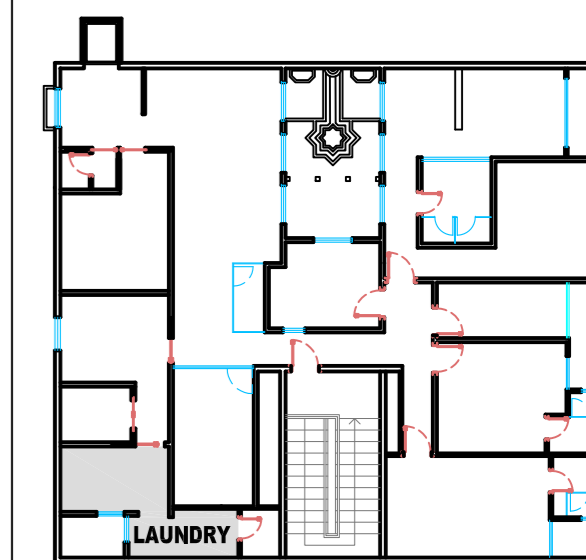

LAUNDRY & IRONING

3D SHOT 4

LAUNDRY & IRONING

3D SHOT 5

LAUNDRY & IRONING

3D SHOT 6

FURNISHING PLAN

CEILING PLAN

KEY PLAN

SHEET CONTENT
LAUNDRY & IRONING

SHEET SIZE	SCALE
A3	1/50

DATE
14-09-2024

GYPSUM BOARD

SECTION 1

GYPSUM BOARD

SECTION 2