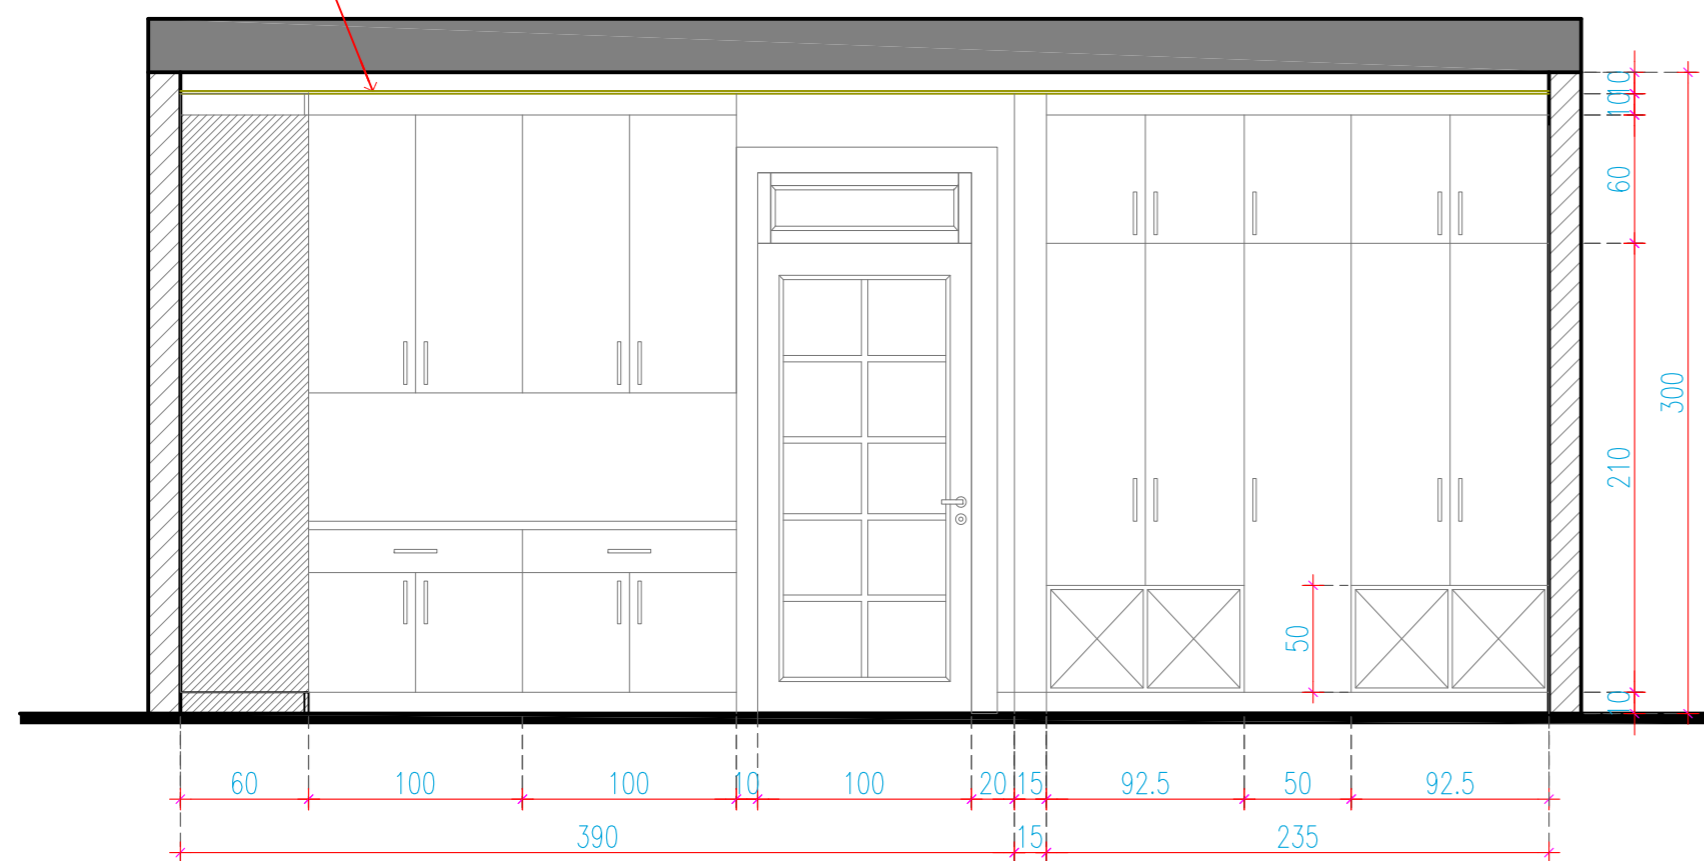

LAUNDRY & IRONING

3D SHOT 4

LAUNDRY & IRONING

3D SHOT 5

LAUNDRY & IRONING

3D SHOT 6

FURNISHING PLAN

CEILING PLAN

KEY PLAN

SHEET CONTENT
LAUNDRY & IRONING

SHEET SIZE	SCALE
A3	1/50

DATE
14-09-2024

GYPSUM BOARD

SECTION 1

GYPSUM BOARD

SECTION 2

GYPSUM BOARD

SECTION 3

GYPSUM BOARD

SECTION 4

KEY PLAN

SHEET CONTENT

LAUNDRY & IRONING

SHEET SIZE