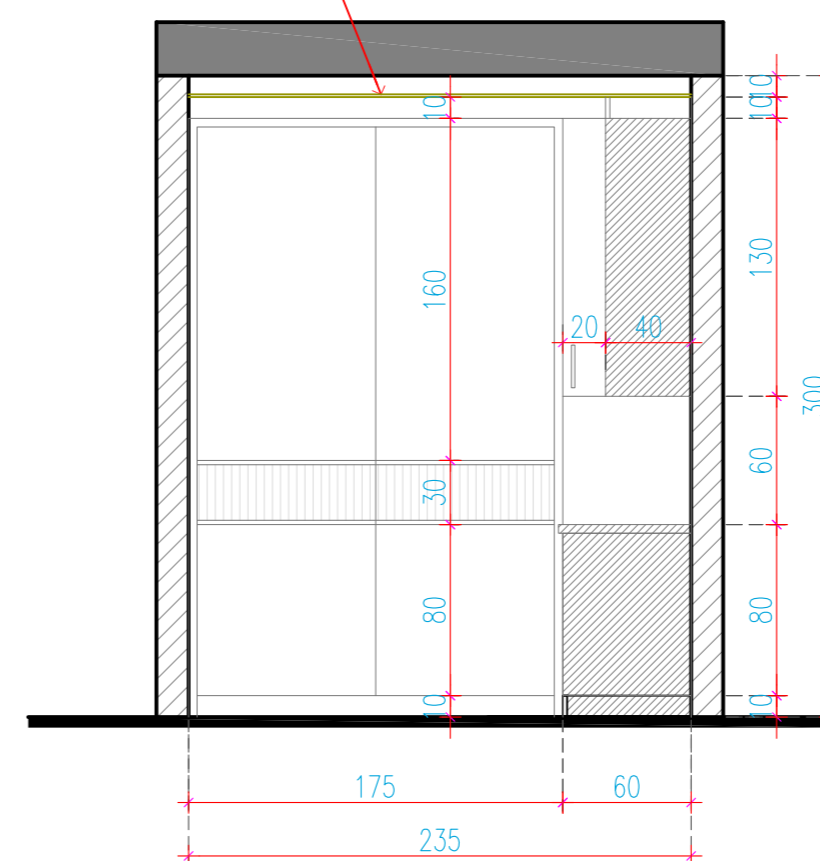

KEY PLAN

SHEET CONTENT
LAUNDRY & IRONING

SHEET SIZE	SCALE
A3	1/50

DATE
14-09-2024

GYPSUM BOARD

SECTION 1

GYPSUM BOARD

SECTION 2

GYPSUM BOARD

SECTION 3

GYPSUM BOARD

SECTION 4

KEY PLAN

SHEET CONTENT

LAUNDRY & IRONING

SHEET SIZE