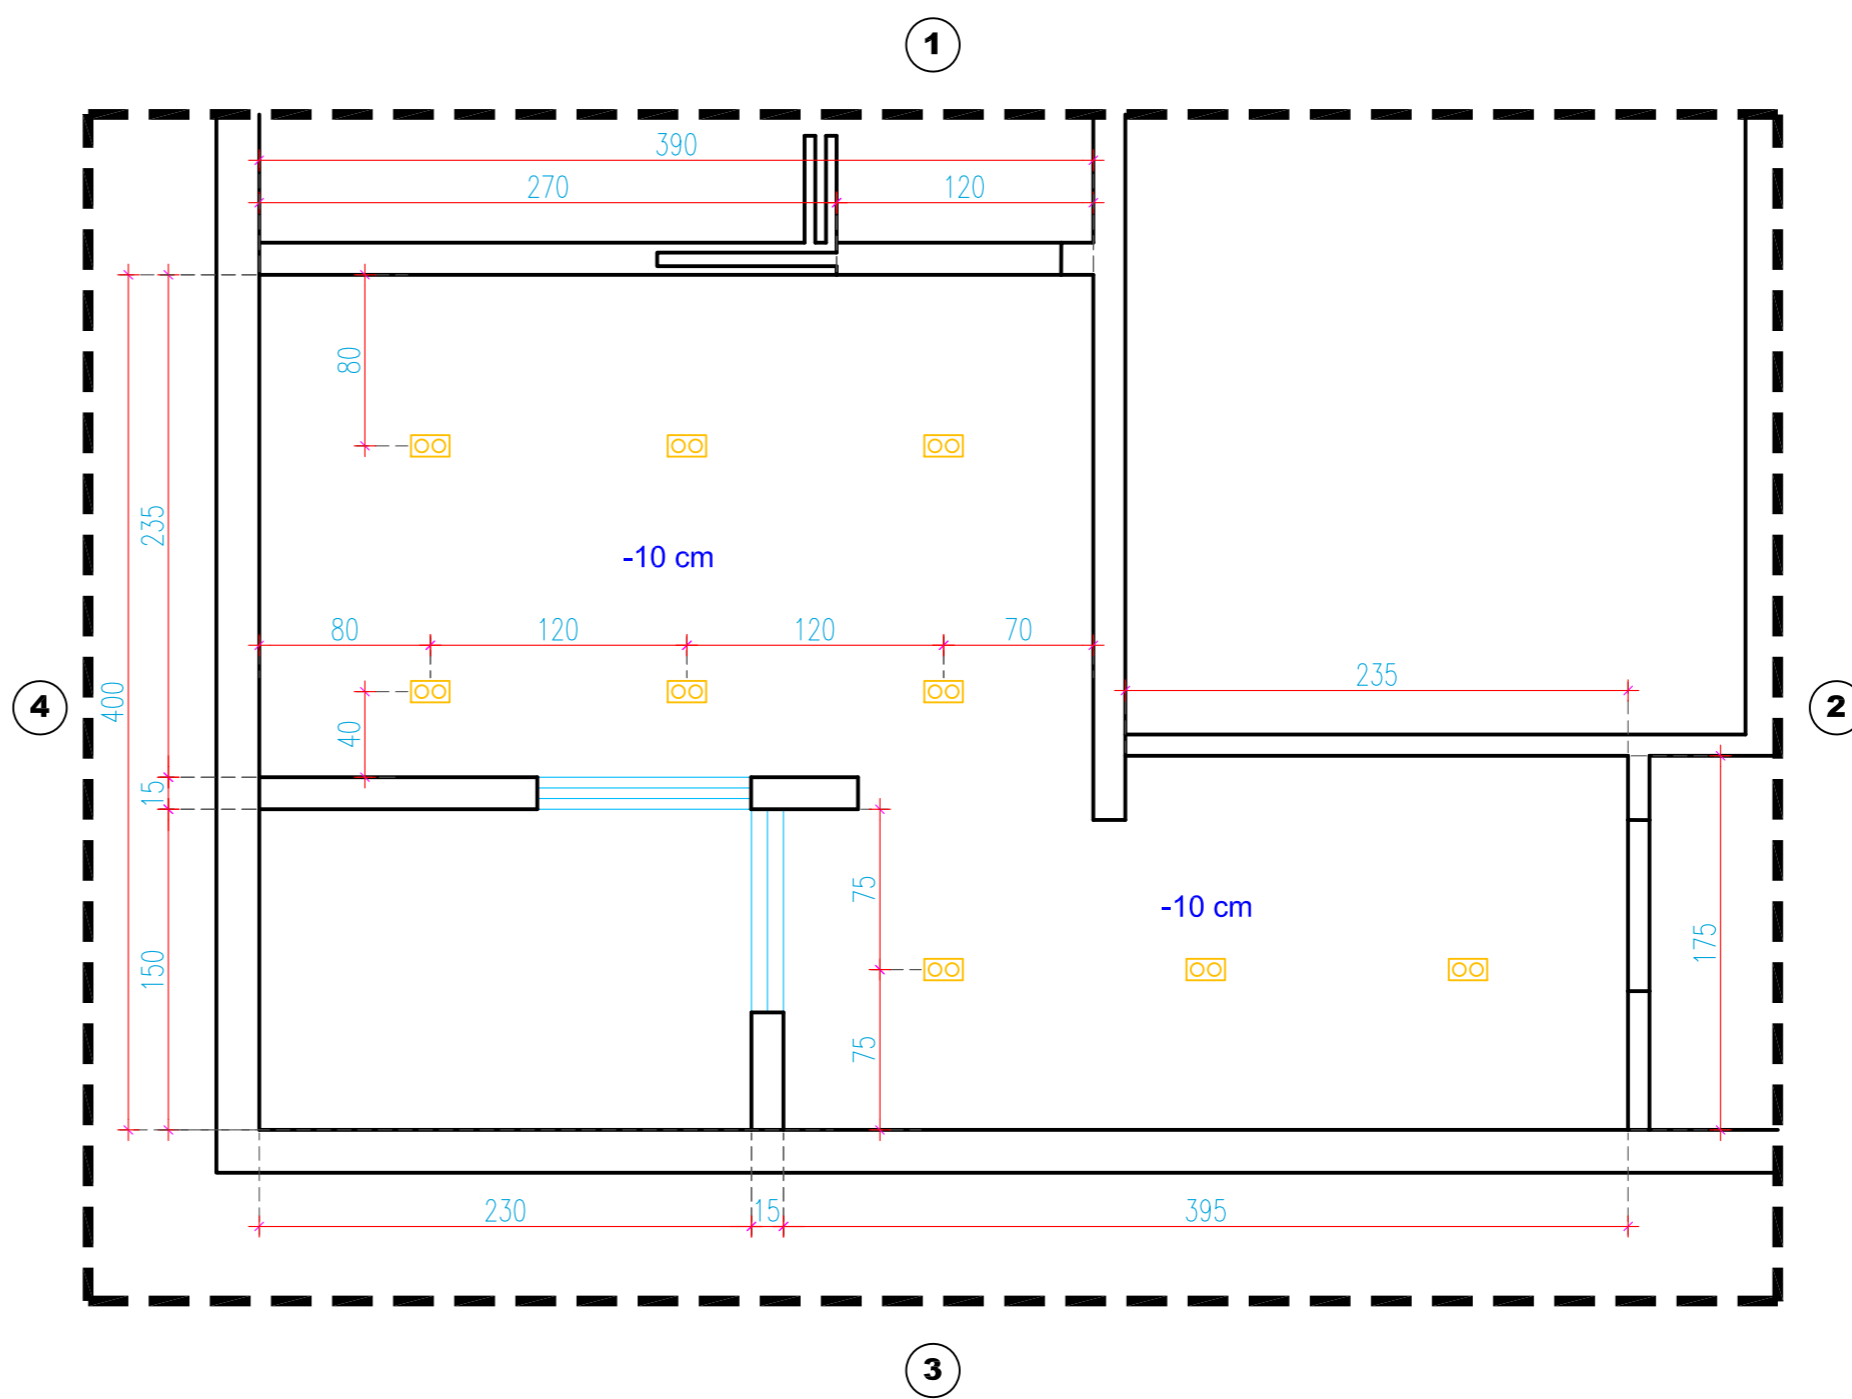

LAUNDRY & IRONING

3D SHOT 4

LAUNDRY & IRONING

3D SHOT 5

LAUNDRY & IRONING

3D SHOT 6

FURNISHING PLAN

CEILING PLAN

KEY PLAN

SHEET CONTENT
LAUNDRY & IRONING

SHEET SIZE	SCALE
A3	1/50

DATE
14-09-2024

GYPSUM BOARD

SECTION 1

GYPSUM BOARD

SECTION 2

GYPSUM BOARD

SECTION 3

GYPSUM BOARD

SECTION 4

KEY PLAN

SHEET CONTENT

LAUNDRY & IRONING

SHEET SIZE