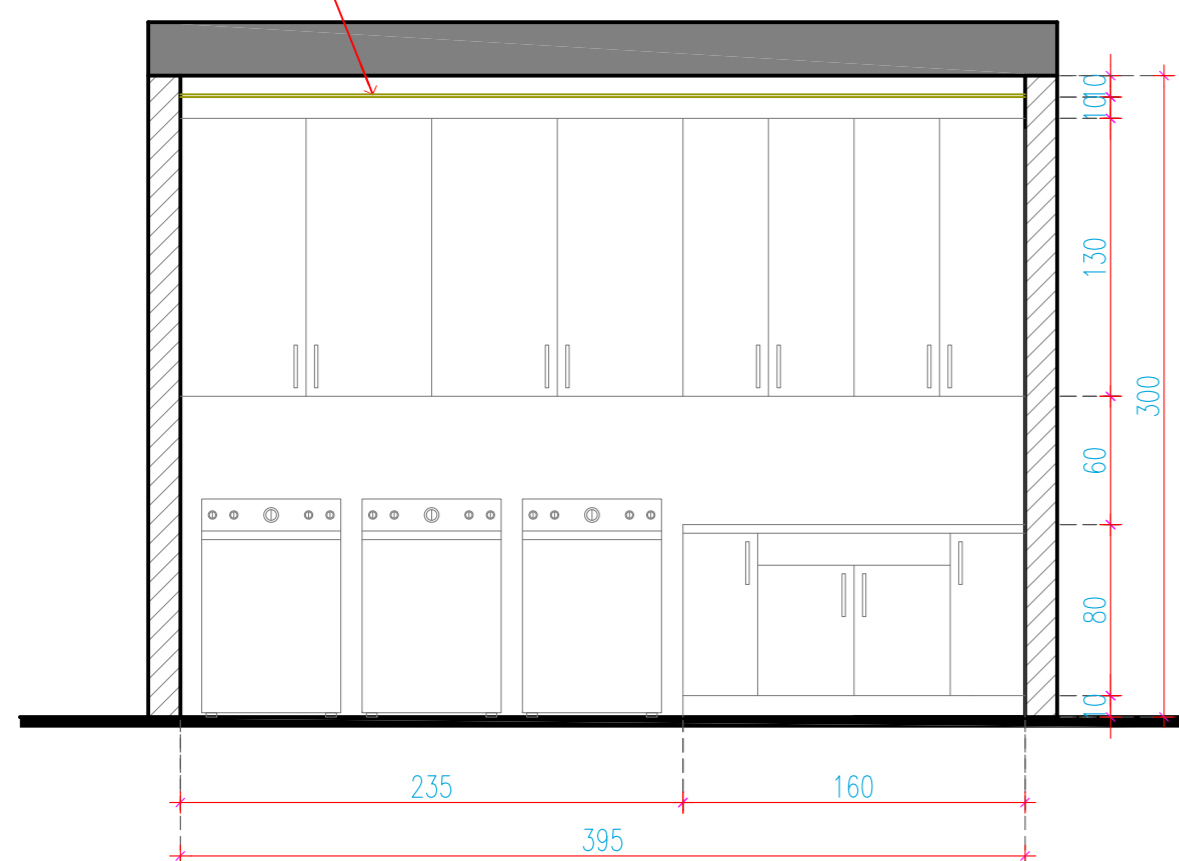

KEY PLAN

SHEET CONTENT
LAUNDRY & IRONING

SHEET SIZE	SCALE
A3	1/50

DATE
14-09-2024

GYPSUM BOARD

SECTION 1

GYPSUM BOARD

SECTION 2

GYPSUM BOARD

SECTION 3

GYPSUM BOARD

SECTION 4

KEY PLAN

SHEET CONTENT

LAUNDRY & IRONING

SHEET SIZE