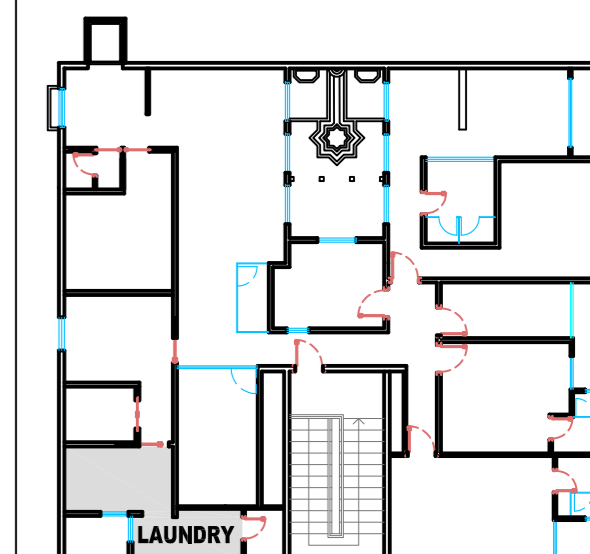

LAUNDRY & IRONING

3D SHOT 4

LAUNDRY & IRONING

3D SHOT 5

LAUNDRY & IRONING

3D SHOT 6

FURNISHING PLAN

CEILING PLAN

KEY PLAN

SHEET CONTENT
LAUNDRY & IRONING

SHEET SIZE	SCALE
A3	1/50

DATE
14-09-2024

GYPSUM BOARD

SECTION 1

GYPSUM BOARD

SECTION 2

GYPSUM BOARD

SECTION 3

GYPSUM BOARD

SECTION 4

KEY PLAN

SHEET CONTENT

LAUNDRY & IRONING

SHEET SIZE