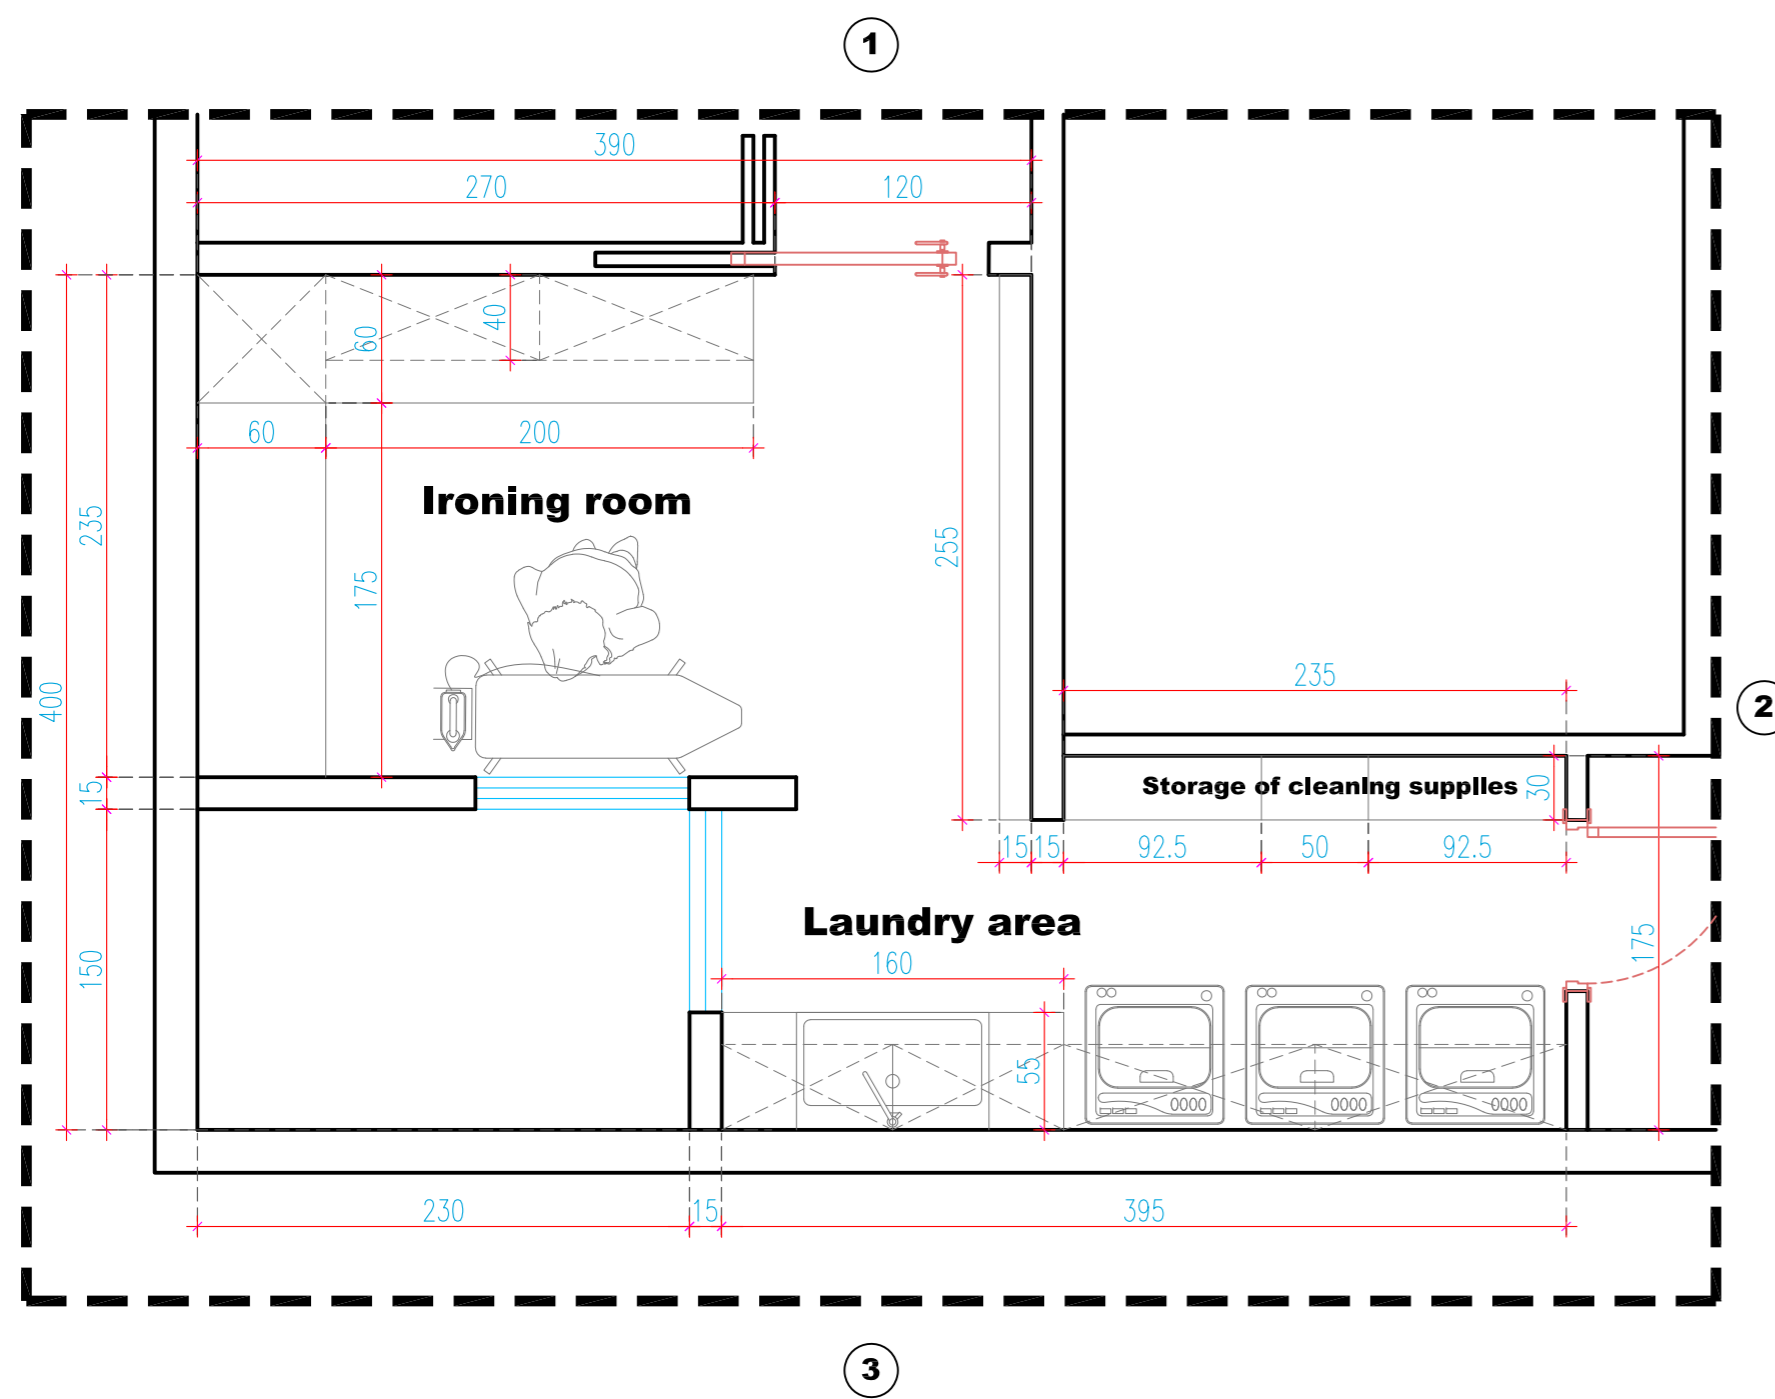

LAUNDRY & IRONING

3D SHOT 4

LAUNDRY & IRONING

3D SHOT 5

LAUNDRY & IRONING

3D SHOT 6

FURNISHING PLAN

CEILING PLAN

KEY PLAN

SHEET CONTENT
LAUNDRY & IRONING

SHEET SIZE	SCALE
A3	1/50

DATE
14-09-2024

GYPSUM BOARD

SECTION 1

GYPSUM BOARD

SECTION 2